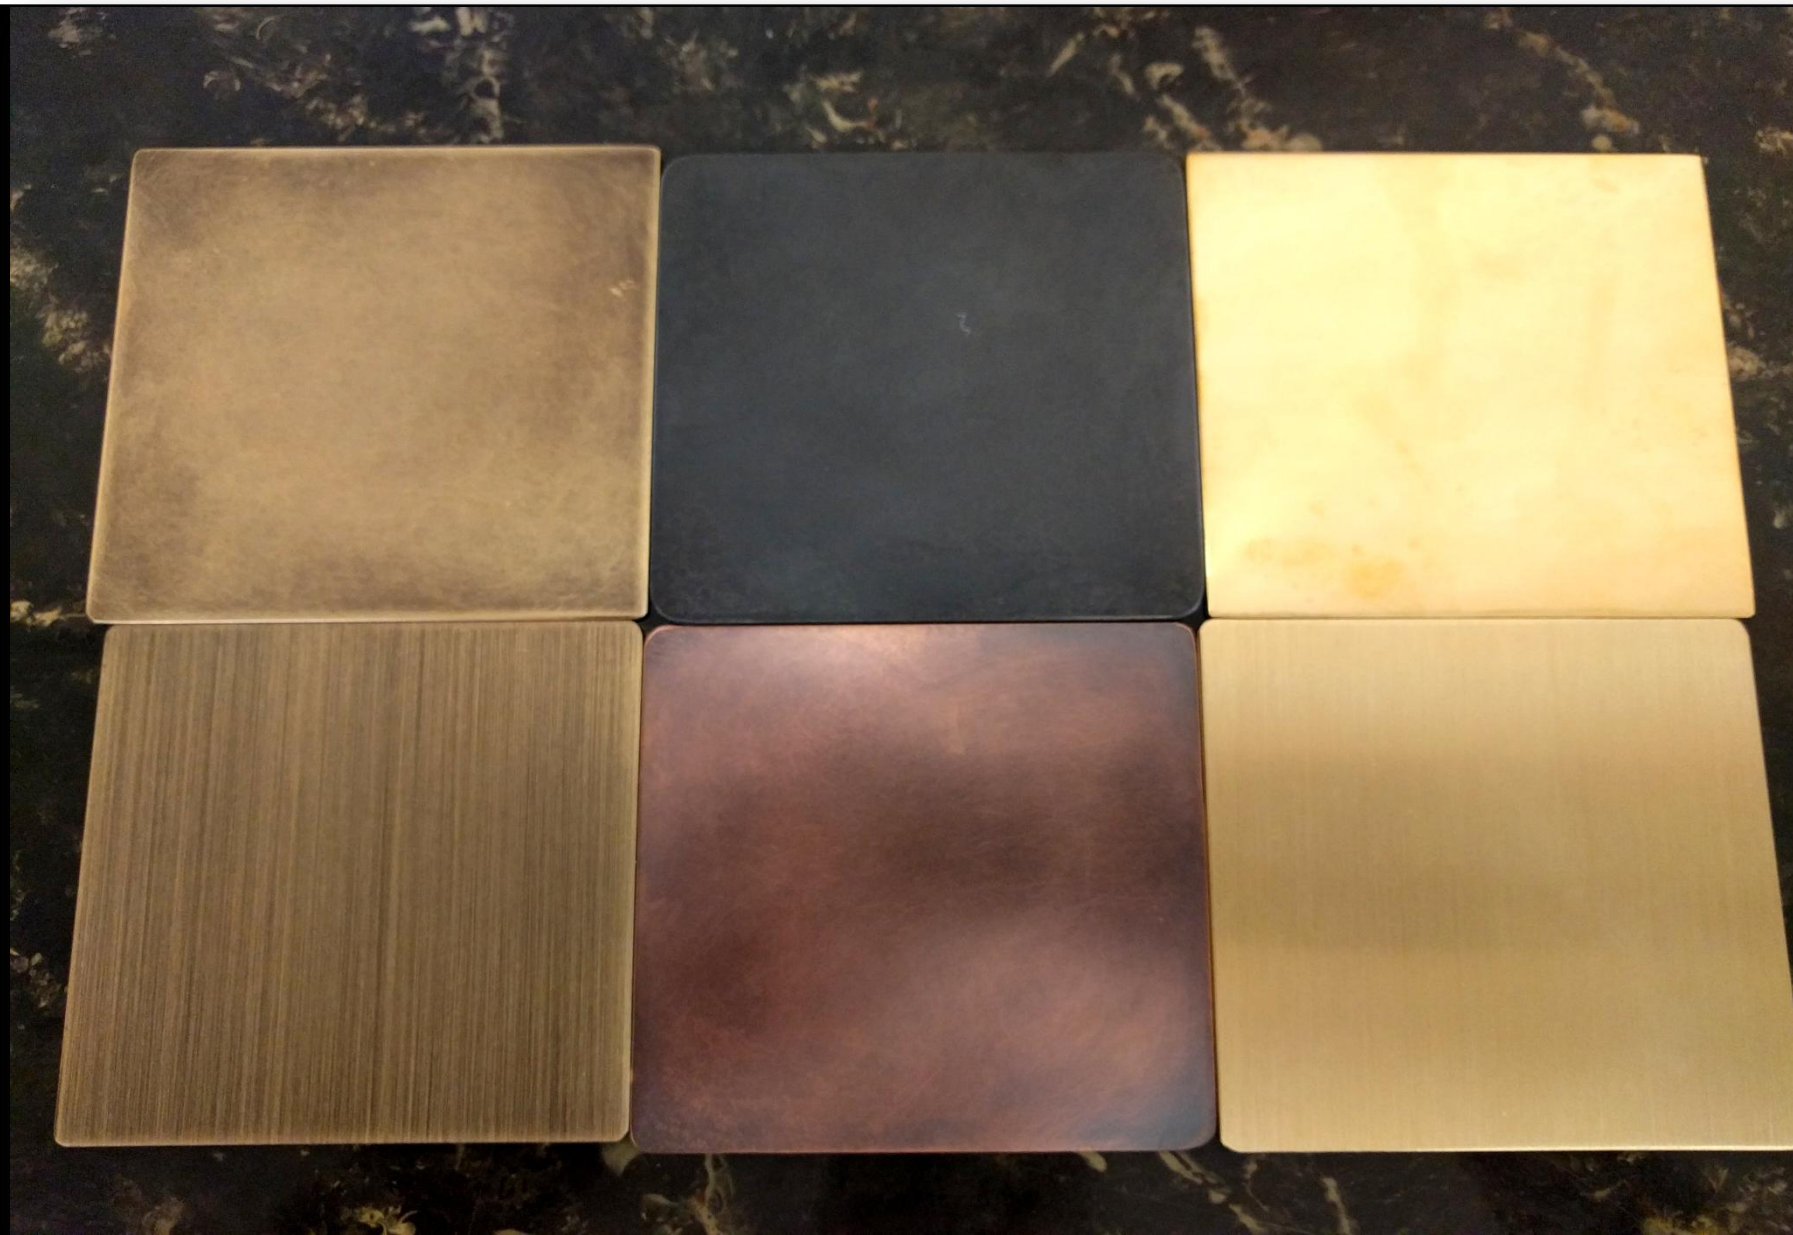

SAMPLES OF OUR PATINA FINISHES