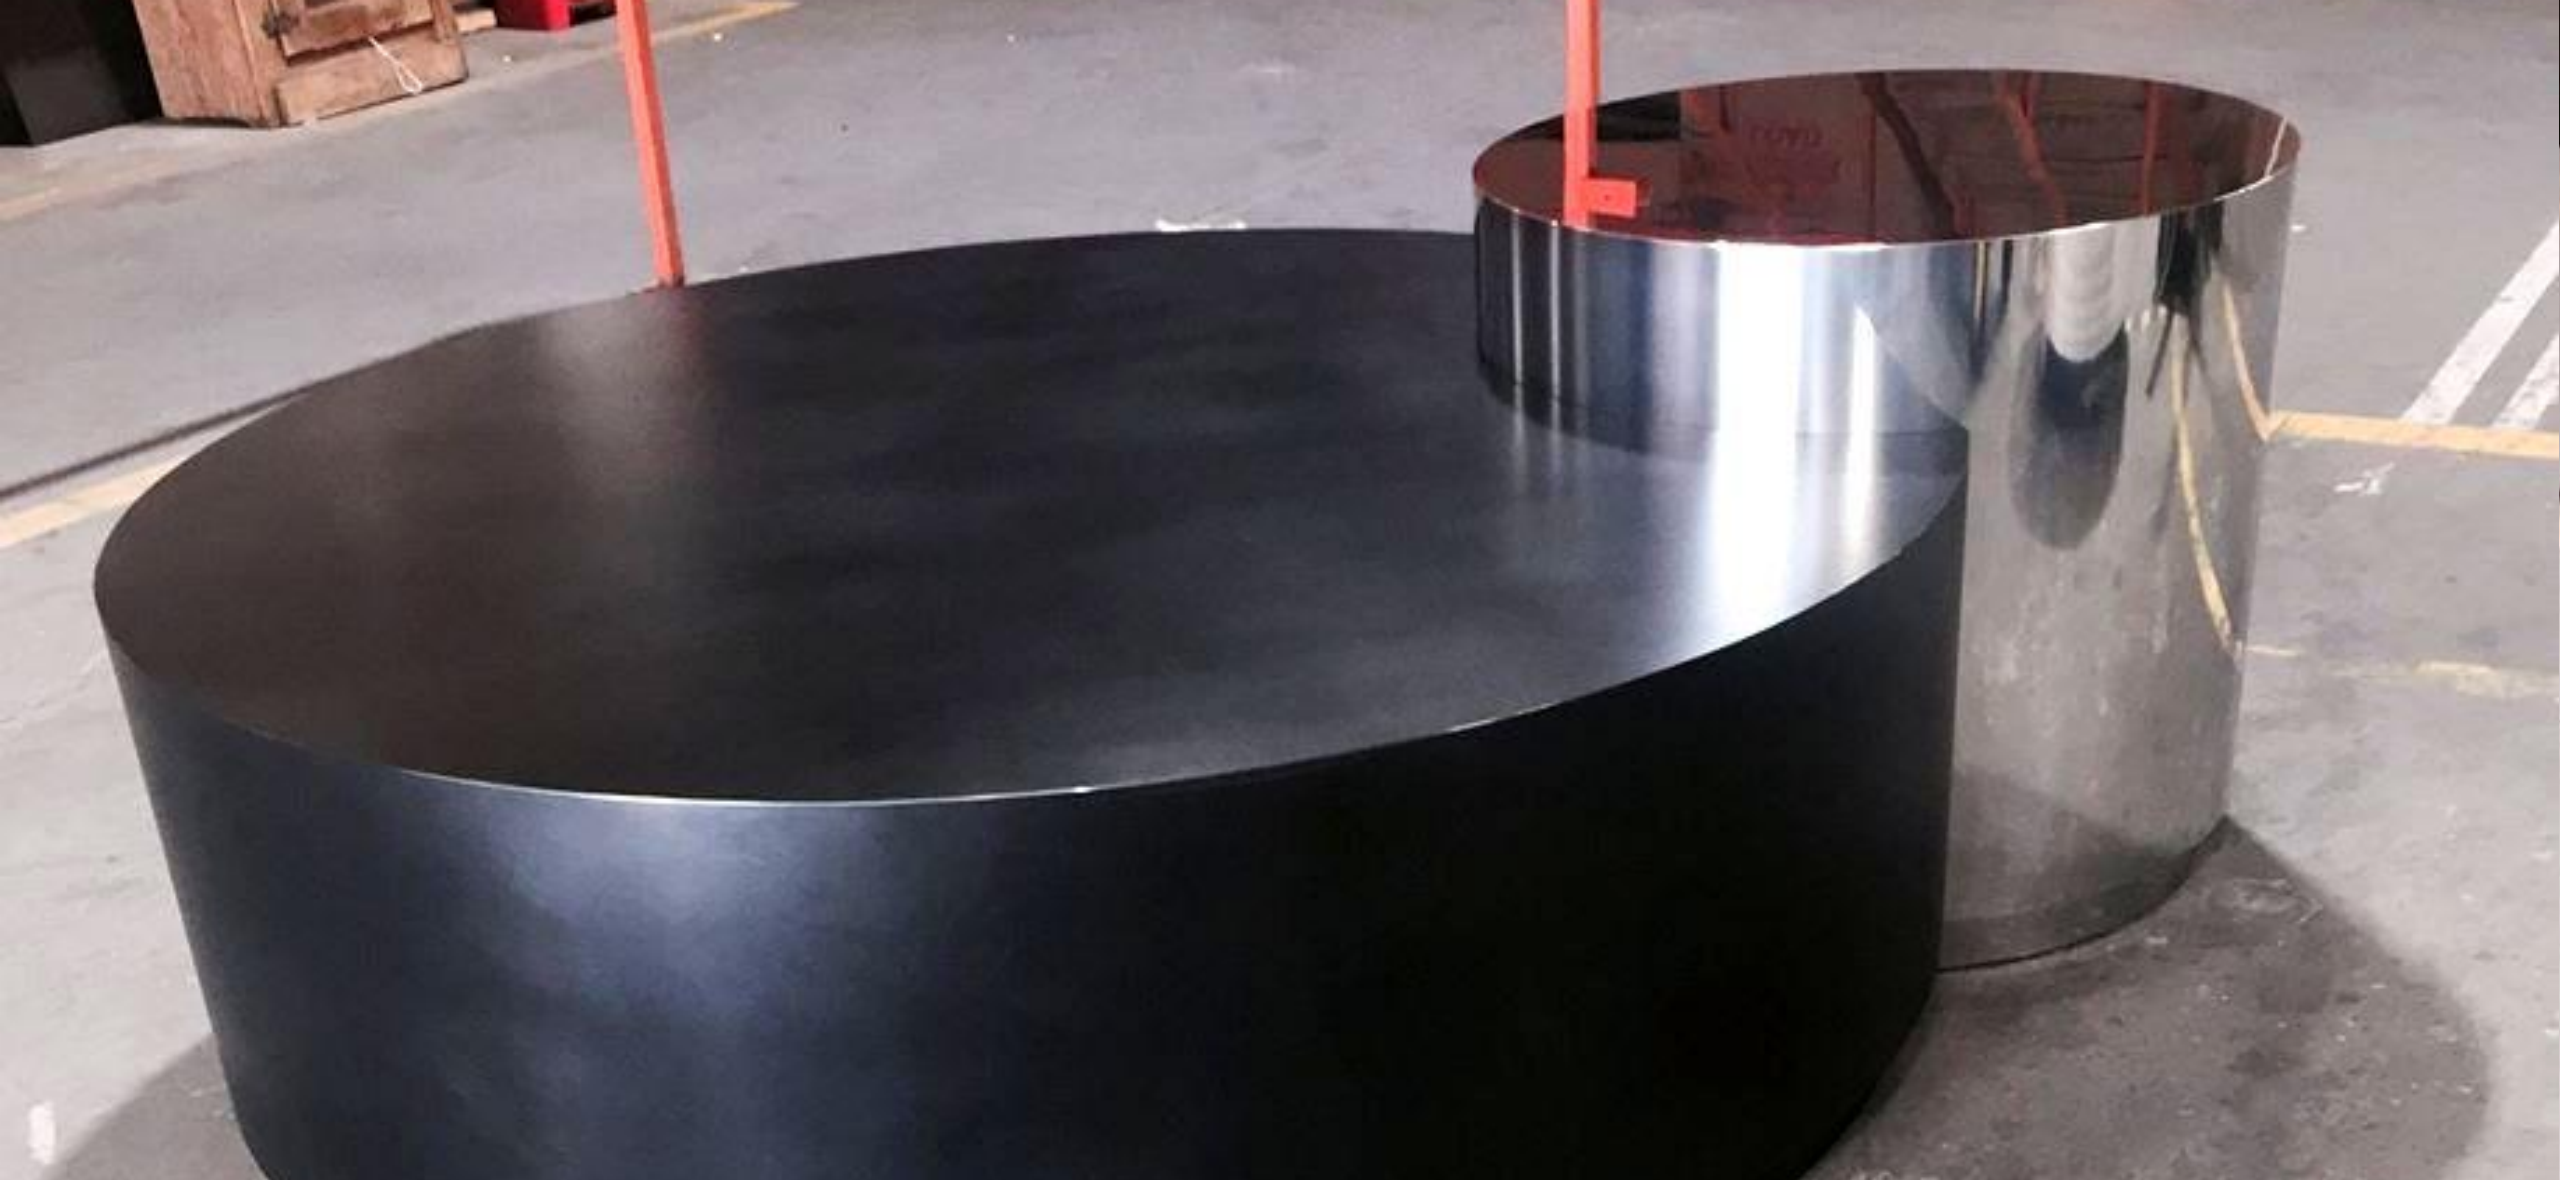

*BLACKENED STEEL PATINA CYLINDER WITH POLISHED STAINLESS
STEEL SIDE CYLINDER
STUDIO JACKSON, LOS ANGELES CA*