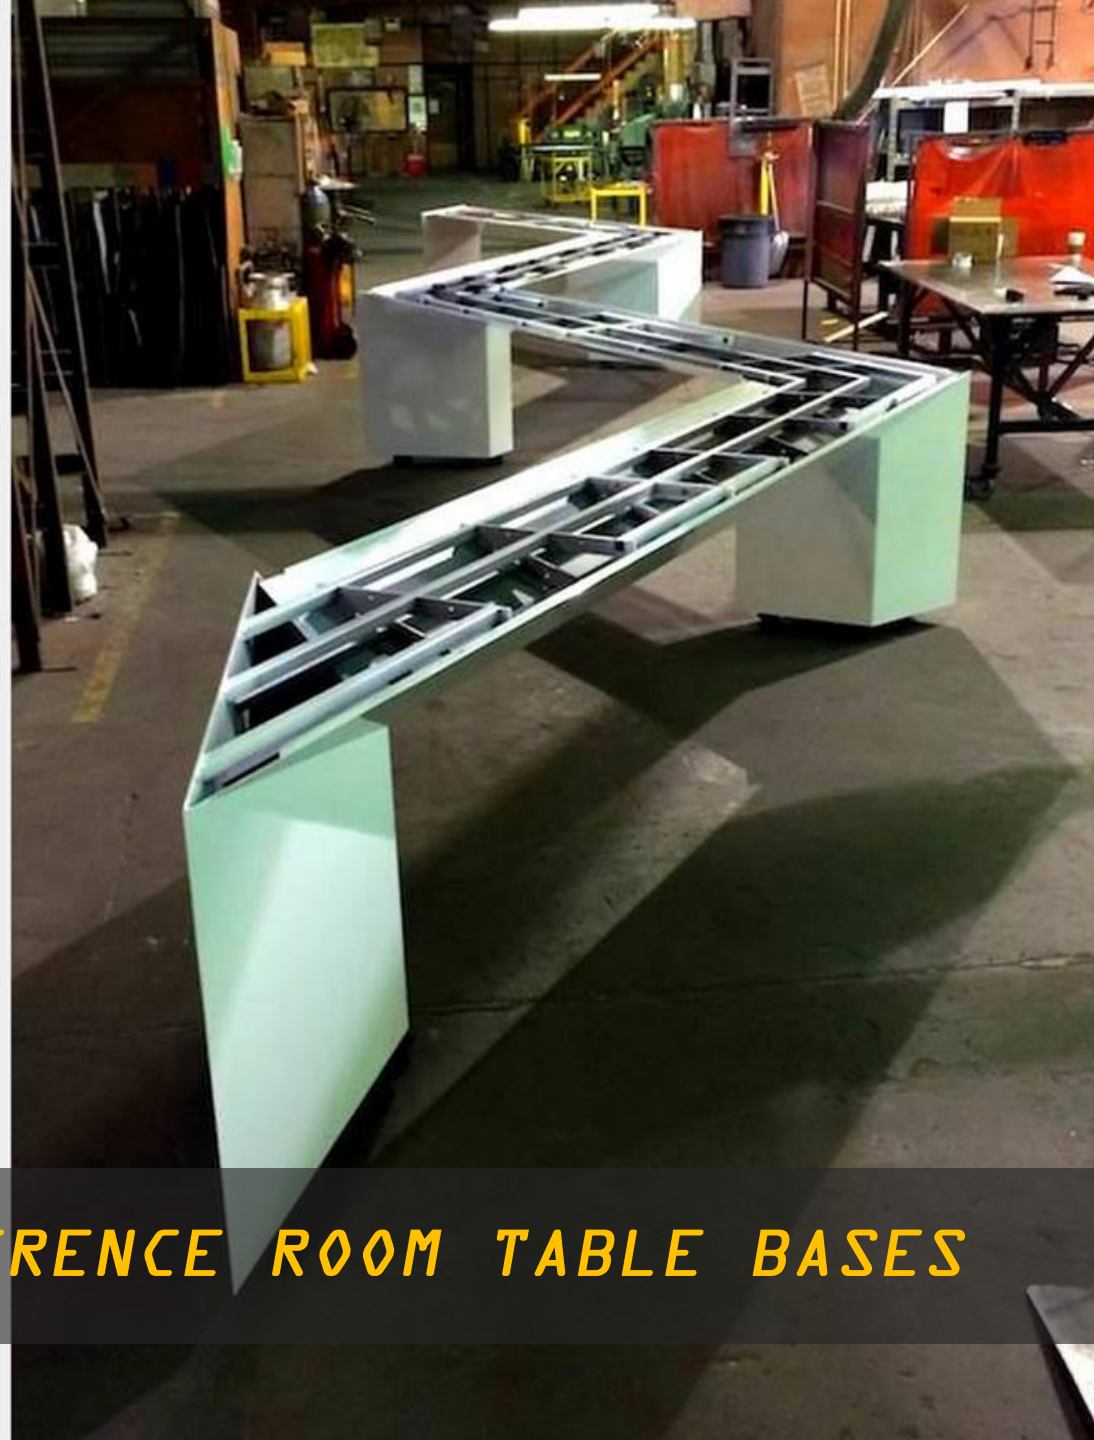

CONFERENCE ROOM TABLE BASES