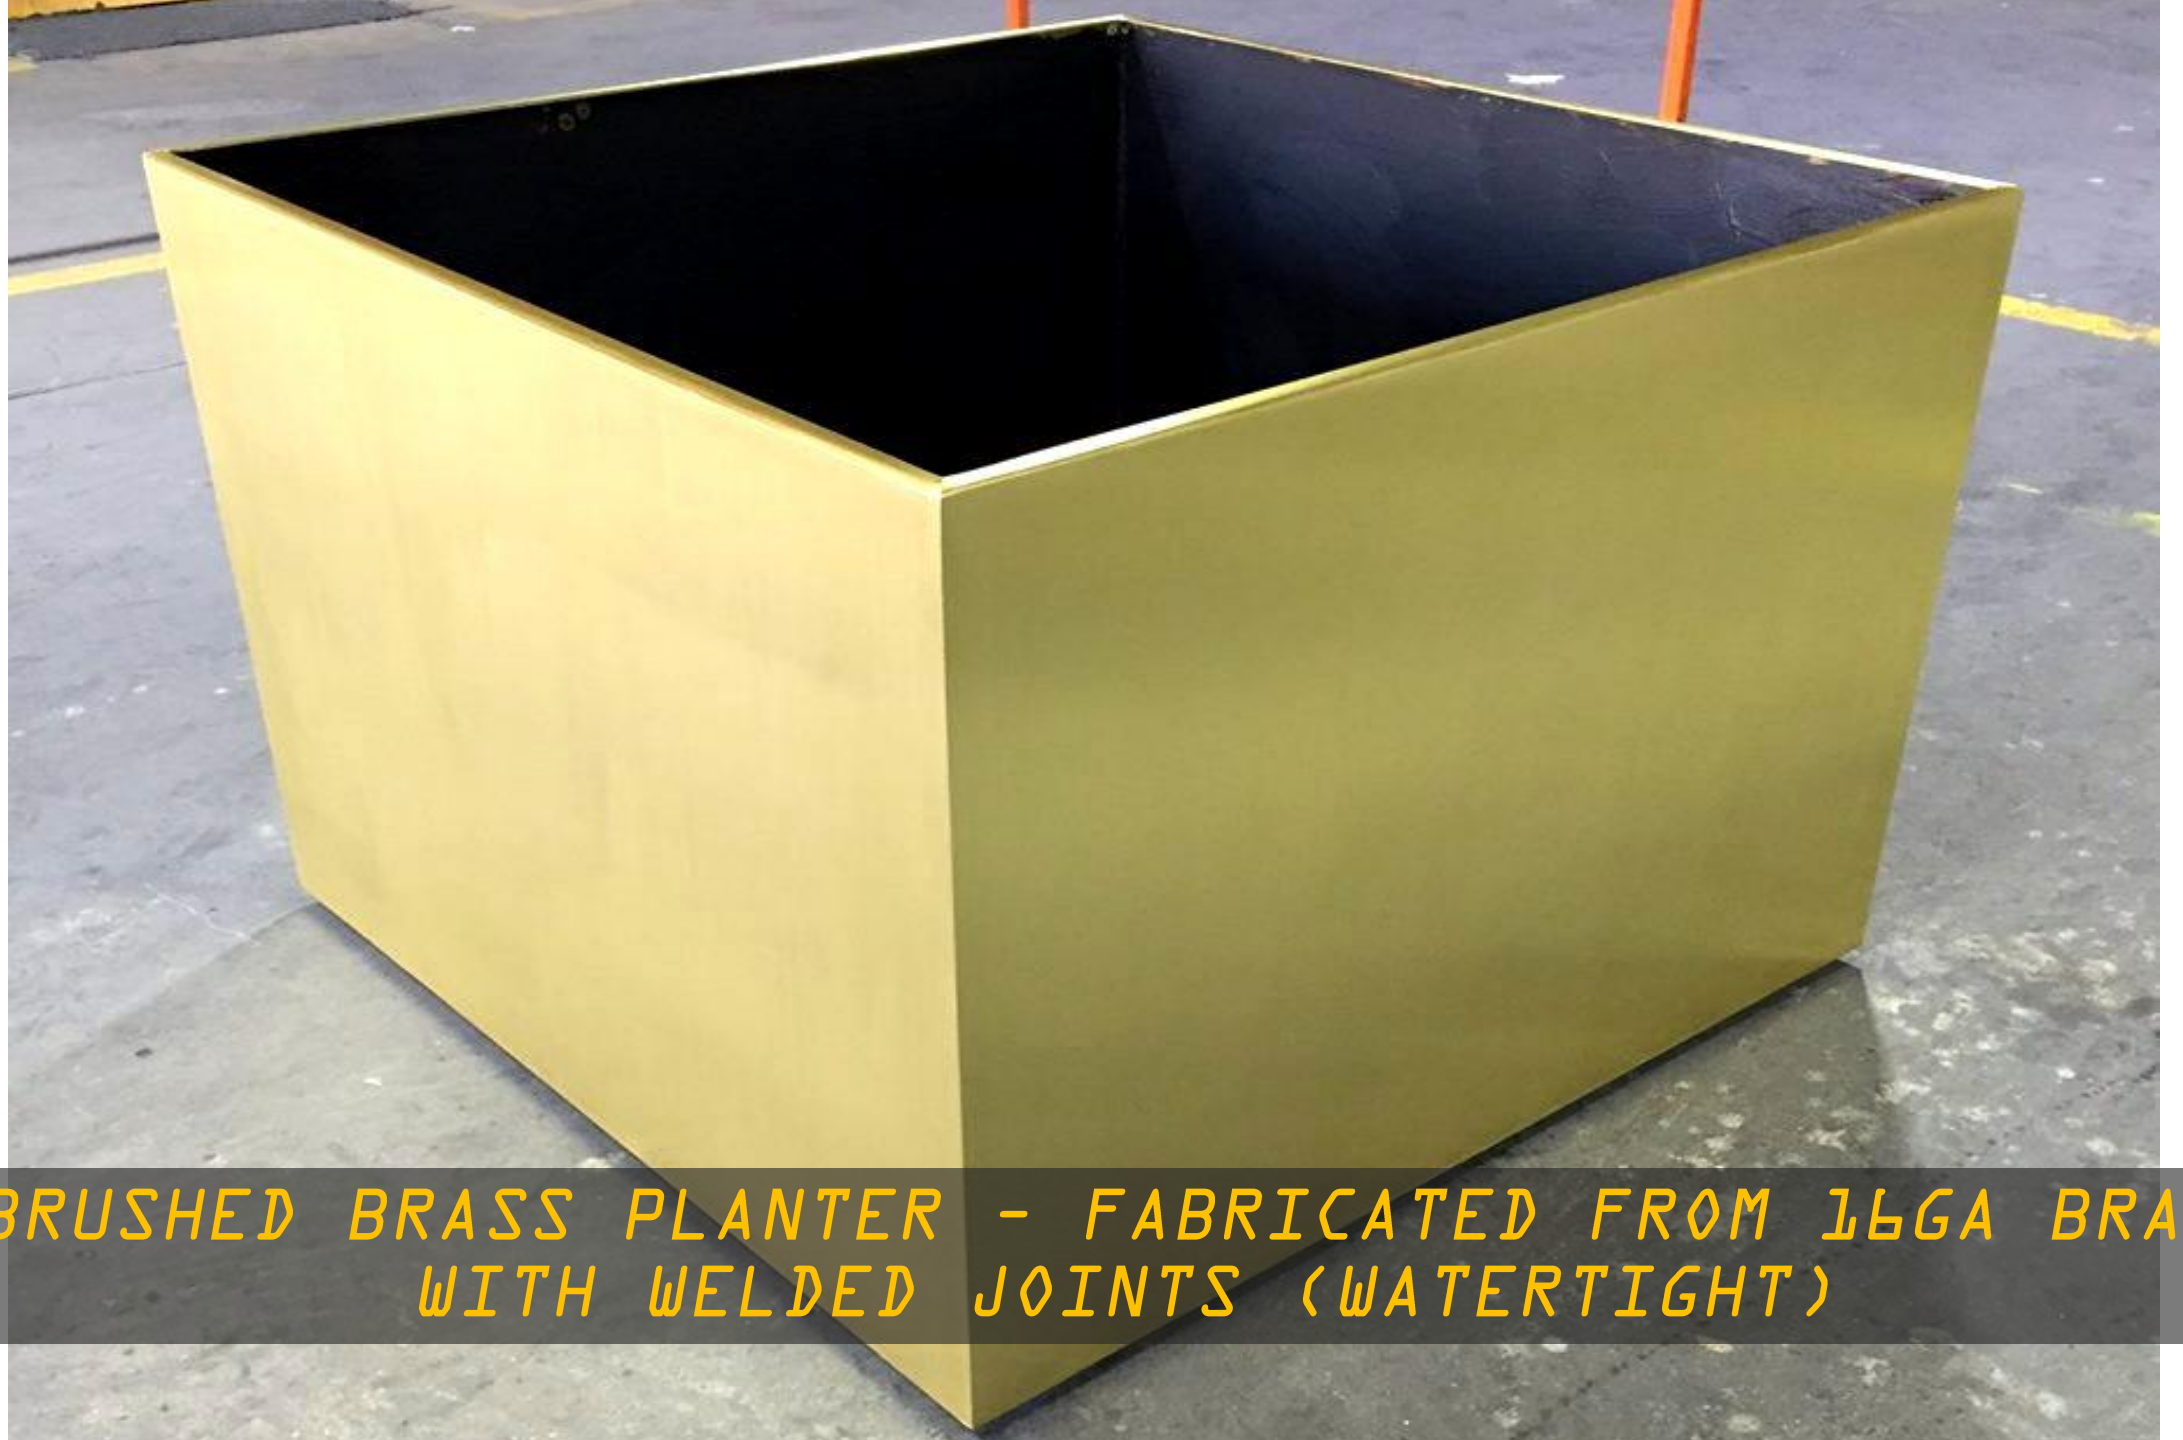

ARCHITECTURAL METALWORK INTERGRATED WITH ACRYLIC  
HOLLYWOOD CASINO - CHARLESTOWN, WV

HEAVILY THEMED METALWORK IS NO PROBLEM  
GOLDSTRIKE CASINO - TUNICA, MS

SLOT CENTRAL PARK

HAND FORGED STEEL ARCHWAY, LANTERNS AND PILASTERS WITH  
GOLDLEAF CAST FRP PANELS  
HOLLYWOOD CASINO - CHARLESTOWN, WV