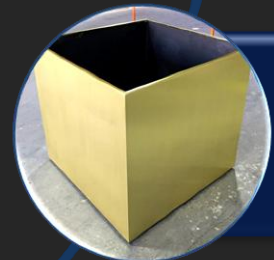

Arts Anvil offers many different finishes including faux metallic paint, brushed or polished metal, and our proprietary "cold plated" metal finishes