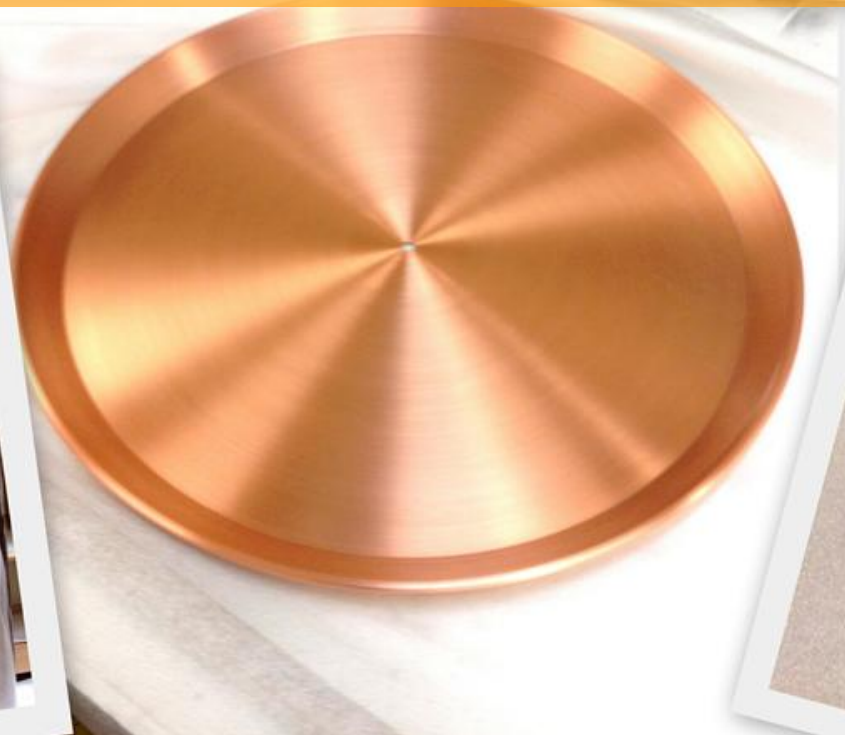

CLIENT: DOUG MOCKETT
MISC. PULLS AND FURNITURE COMPONENTS